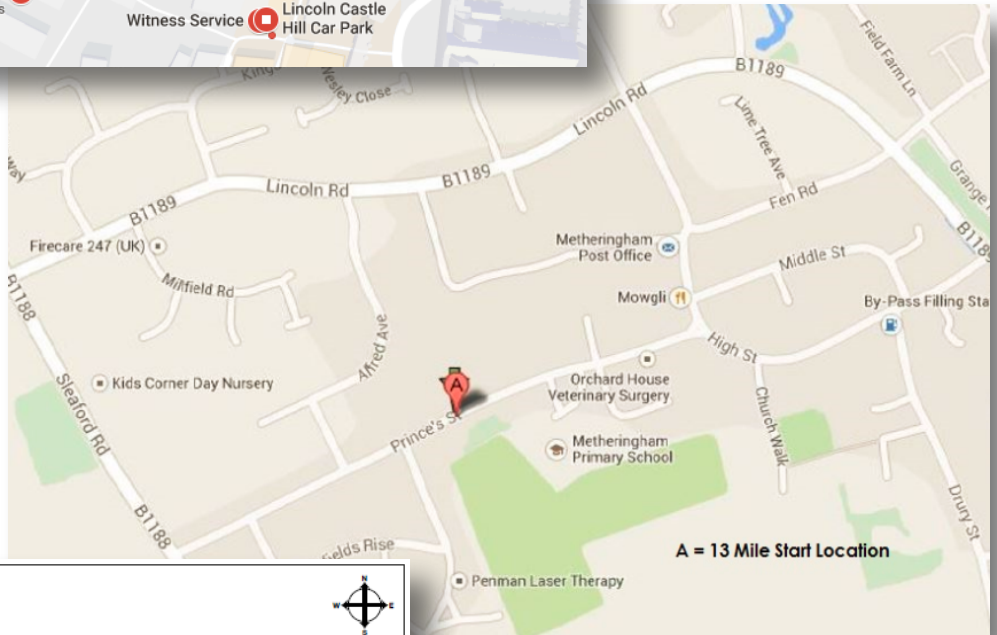

← Nearby parking in Lincoln

**Start venue address:**  
 Wickham Gardens  
 Westgate Water Tower  
 Westgate  
 Lincoln  
 LN1 3BD

**Strat location and parking in Metheringham →**

**Start venue address:**  
 Metheringham Playing Fields  
 Prince's Street  
 LN4 3DE

**A = 13 Mile Start Location**

← Nearby parking in Sleaford

**Finish venue address:**  
 Eastgate Green  
 Sleaford  
 NG34 7DT