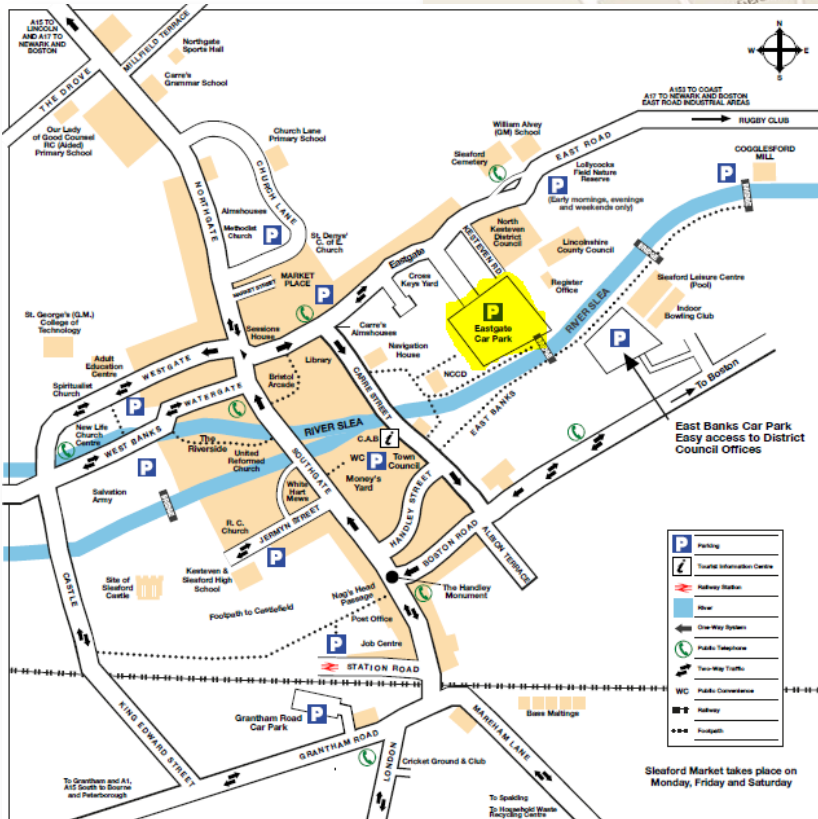

← Nearby parking in Lincoln

**Start venue address:**  
 Wickham Gardens  
 Westgate Water Tower  
 Westgate  
 Lincoln  
 LN1 3BD

**Strat location and parking in Metheringham →**

**Start venue address:**  
 Metheringham Playing Fields  
 Prince's Street  
 LN4 3DE

**A = 13 Mile Start Location**

← Nearby parking in Sleaford

**Finish venue address:**  
 Eastgate Green  
 Sleaford  
 NG34 7DT